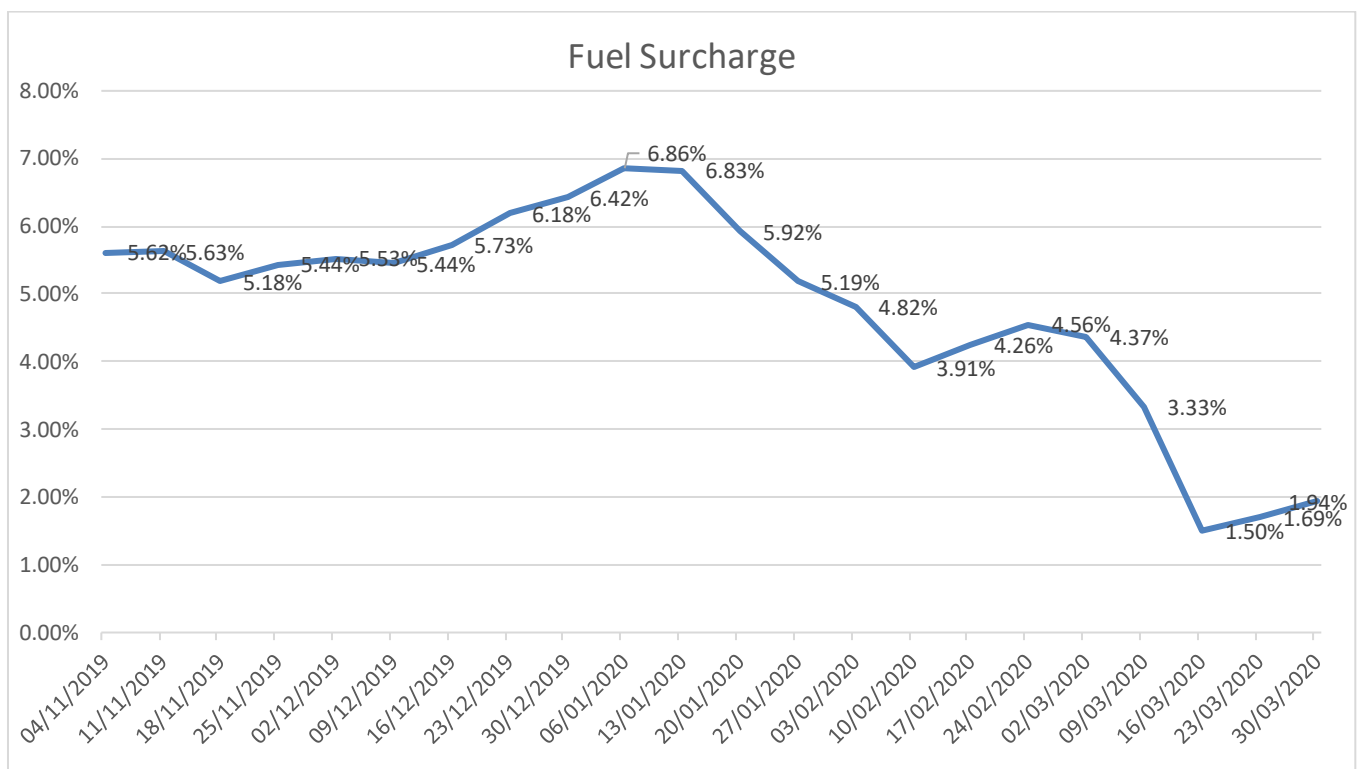

This week's fuel surcharge rate is: 1.94% (Week Commencing 30/03/2020)

[AA Fuel Prices](#)

[RAC Fuel Prices](#)